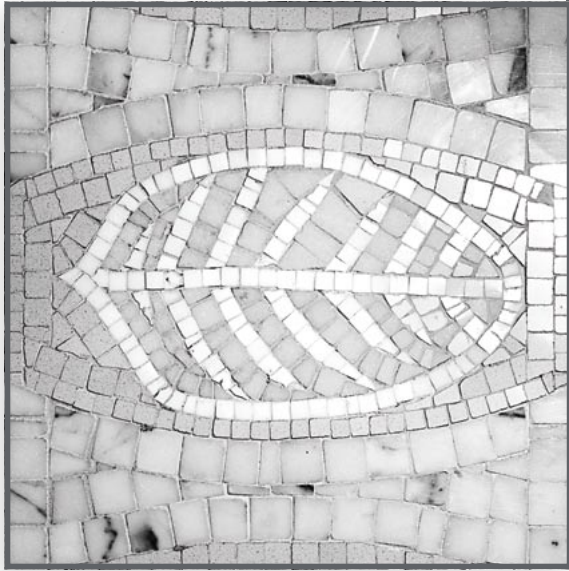

SICIS

CG 15

SICIS

CLASSIC GRAY

CG 17 · CG 18

Module Size · 30 x 30 cm · 11³/₄" x 11³/₄"

Module Size · 30 x 30 cm · 11³/₄" x 11³/₄"

CG 17

CG 18

SICIS

CG 17

SICIS

CLASSIC BEIGE

SICIS

A close-up view of a mosaic pattern. The design features organic, flowing shapes in shades of beige, white, and dark brown. The mosaic is composed of small, irregular tiles. The text "CLASSIC BEIGE" is overlaid in the center in a white, sans-serif font.