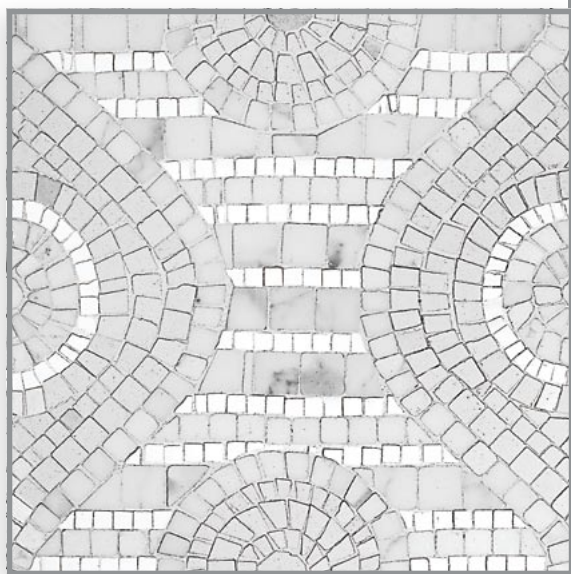

CLASSIC WHITE

CW 14 · CW 15

CW 14

Module Size · 30 x 30 cm · 11³/₄" x 11³/₄"