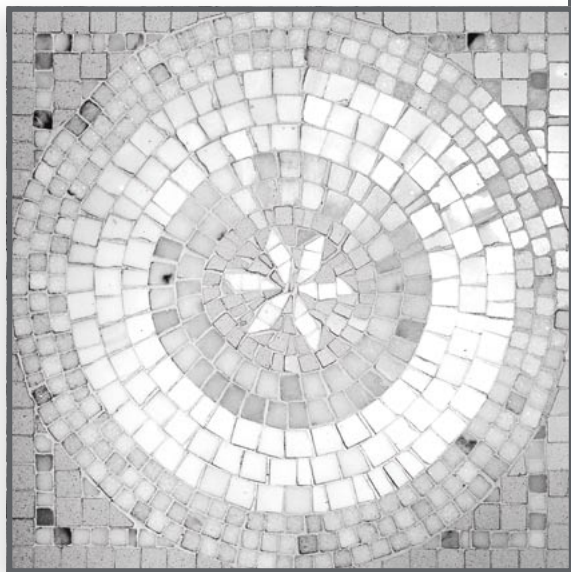

Module Size · 30 x 30 cm · 11³/₄" x 11³/₄"