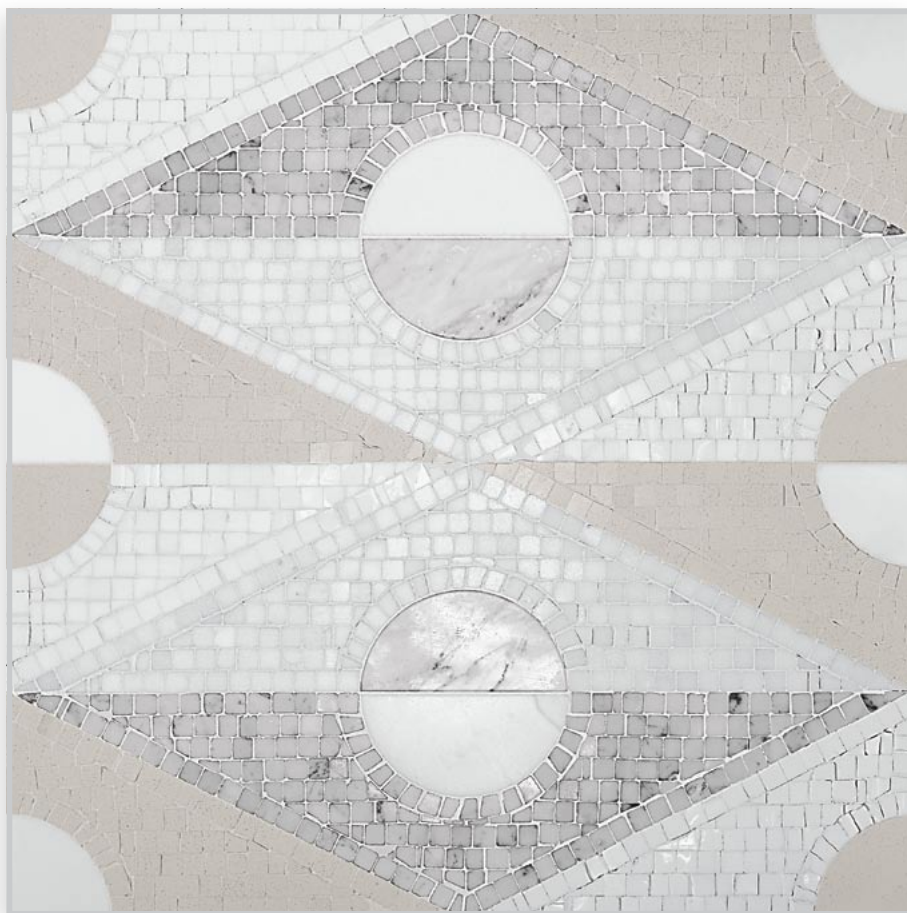

CLASSIC DECOR

CD 04

Module Size · 60x60 cm · 23⁵/₈"x23⁵/₈"