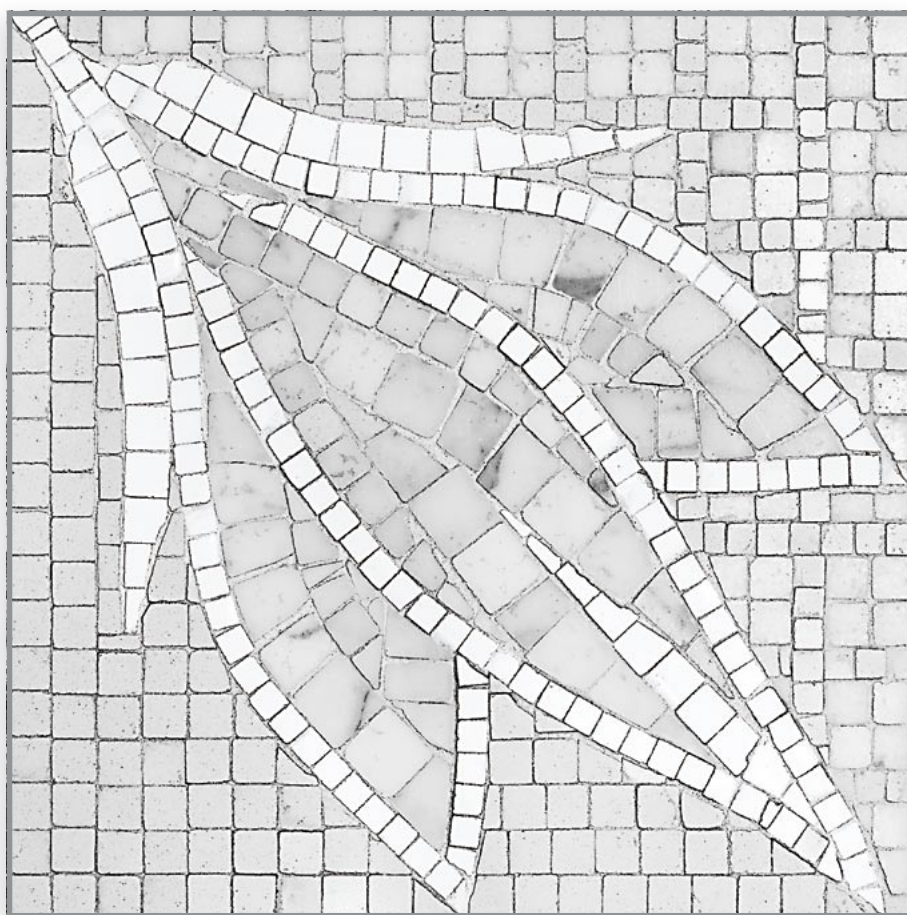

CLASSIC WHITE

CW 16

Module Size · 30 x 30 cm · 11³/₄" x 11³/₄"

CW 16

SICIS