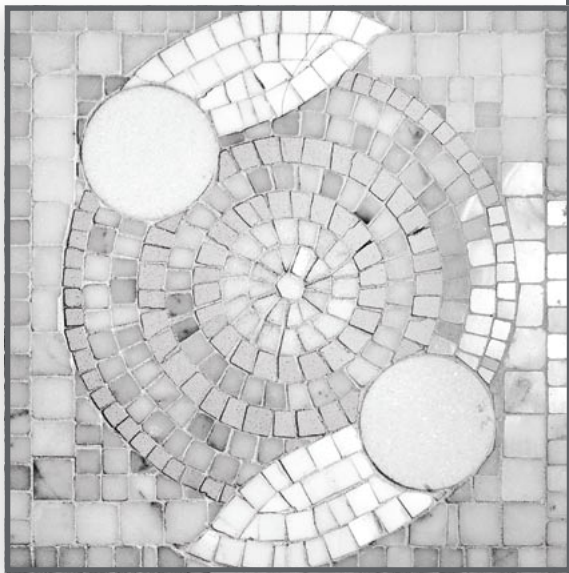

SICIS

CG 15

SICIS

CLASSIC GRAY

CG 17 · CG 18

Module Size · 30 x 30 cm · 11³/₄" x 11³/₄"

Module Size · 30 x 30 cm · 11³/₄" x 11³/₄"

CG 17

CG 18

SICIS

CG 17

SICIS

CLASSIC BEIGE

SICIS

A close-up view of a mosaic pattern. The design features organic, flowing shapes in shades of beige, white, and dark brown. The mosaic is composed of small, irregular tiles. The text "CLASSIC BEIGE" is overlaid in the center in a white, sans-serif font.