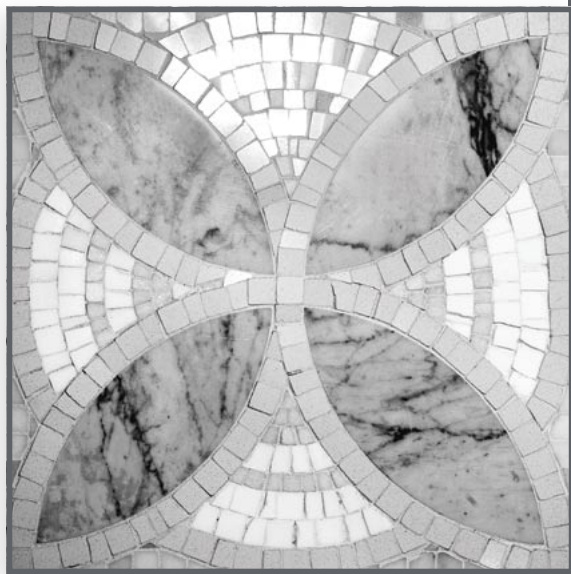

CLASSIC GRAY

CG 03 · CG 04

Module Size · 30 x 30 cm · 11³/₄" x 11³/₄"