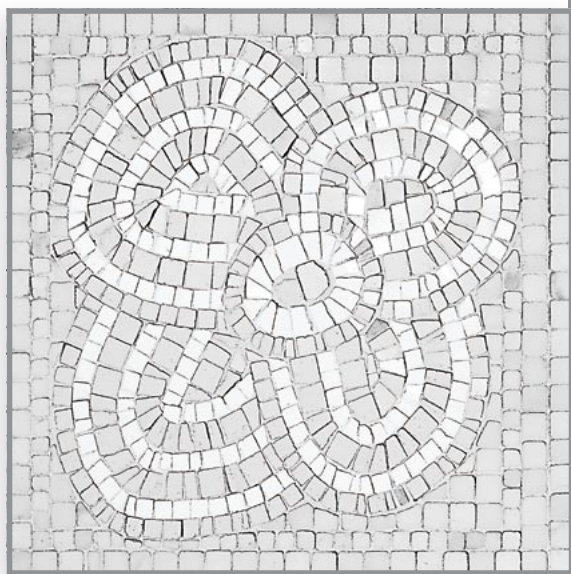

CW 15

Module Size · 30 x 30 cm · 11³/₄" x 11³/₄"