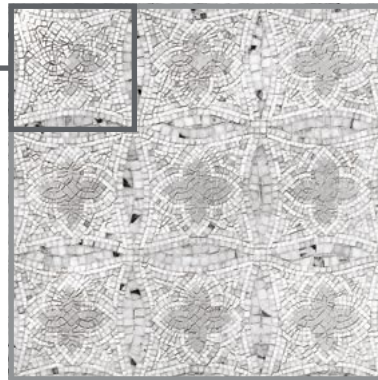

Module Size · 30 x 30 cm · 11³/₄" x 11³/₄"

CG 01

CG 02

SICIS

MILK SUGAR (DEXTROSE)
SUGAR (DEXTROSE)
SUGAR COATED CORN PUFFSTM

① SUGAR
2, SUGAR →

MILK SUGAR (DEXTROSE)
SUGAR COATED CORN PUFFSTM

CG 01