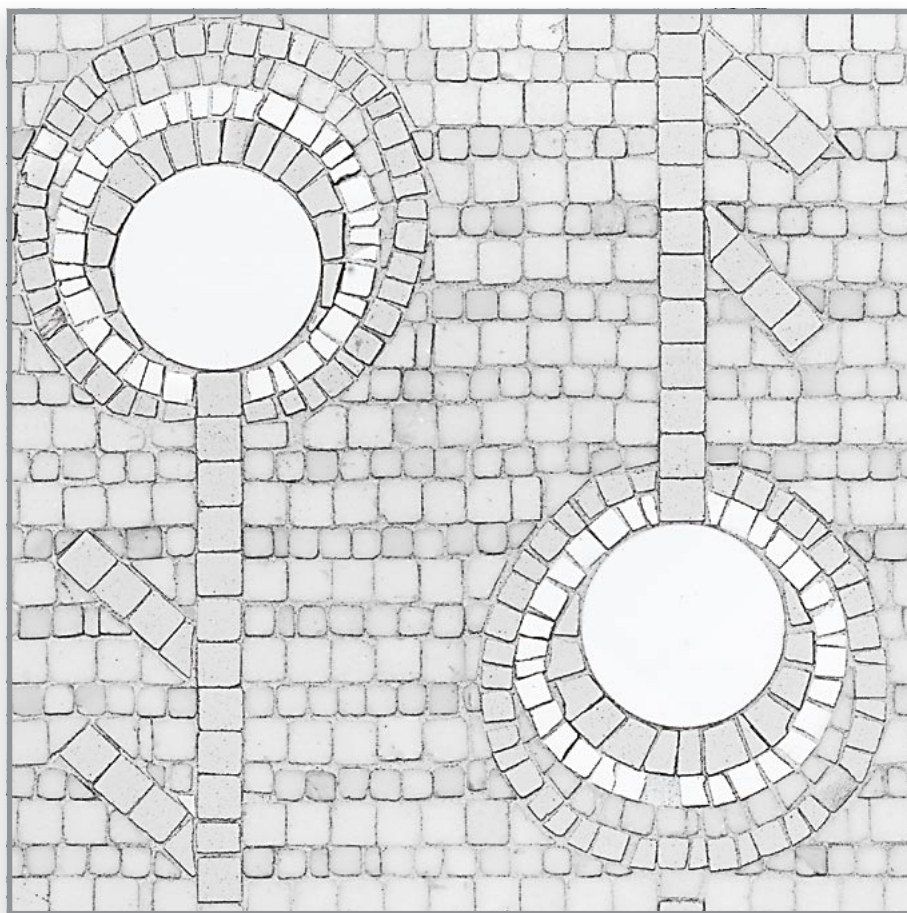

Upon the
cold white marble
where day & night
people sat
worshippin',
praying...
The carvings
of marble,
the plates
of gold...

(Beyond words, by Outlandish)

CLASSIC WHITE

CW 13

Module Size · 30 x 30 cm · 11³/₄" x 11³/₄"