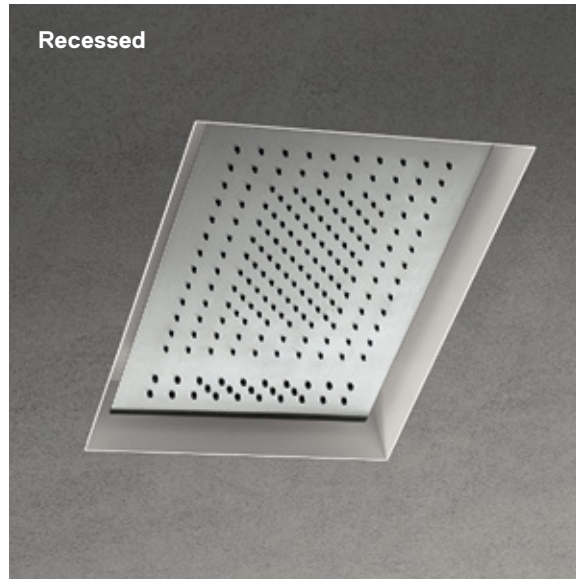

ACQUAFIT

ACQUAFIT

93 K021U

Multifunction showerhead, rectangular,
Brushed Stainless Steel.
Rociador multifunción, rectangular,
Acero Inoxidable Cepillado.

93 8052U

Wall-mount handshower set, Brushed Stainless Steel.
Conjunto de ducha, Acero Inoxidable Cepillado.

93 4872BU+D273AU

3/4" Thermostatic mixer with 3-way diverter,
Brushed Stainless Steel.
Monomando termostático ducha empotrado
3/4"; desviador giratorio con cierre
3 salidas, Acero Inoxidable Cepillado.

K101U

Electronic control board.
Pulsadores de control touch.

Recessed

93 K021U
Multifunction showerhead, rectangular,
Brushed Stainless Steel.
Rociador multifunción, rectangular,
Acero Inoxidable Cepillado.

Semi-recessed

Ceiling-mount

93 8052U
Wall-mount handshower set, Brushed Stainless Steel.
Conjunto de ducha, Acero Inoxidable Cepillado.

93 4872BU+D273AU
3/4" Thermostatic mixer with 3-way diverter,
Brushed Stainless Steel.
Monomando termostático ducha empotrado
3/4", desviador giratorio con cierre
3 salidas, Acero Inoxidable Cepillado.