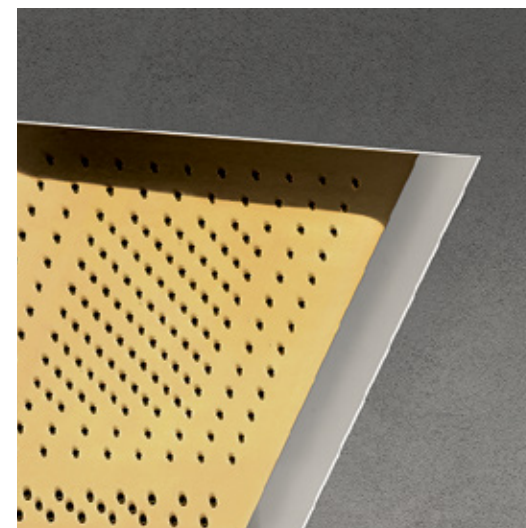

01

95
Nickel PVD
Nickel PVD
Nickel PVD

P6
Matte British Gold PVD
Matt British Gold PVD
Matt British Gold PVD

P5
Matte Gun Metal PVD
Matt Gun Metal PVD
Matt Gun Metal PVD

P9
Matte Copper PVD
Matt Copper PVD
Matt Copper PVD

13
Matte black
Noir mat
Negro opaco

29
Matte white
Blanc mat
Blanco opaco

01
Gold Plus
Doré Plus
Oro Plus

38
Polished Stainless steel
Acier Brillant
Acero Brillante

93
Brushed Stainless steel
Acier Brossé
Acero cepillado