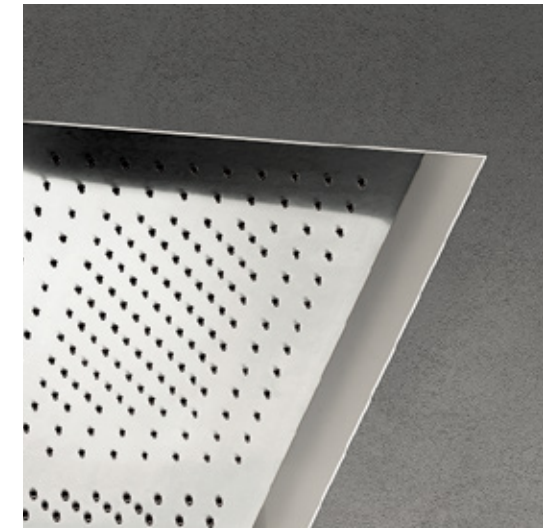

38

95
Nickel PVD
Nickel PVD
Nickel PVD

P6
Matte British Gold PVD
Matt British Gold PVD
Matt British Gold PVD

P5
Matte Gun Metal PVD
Matt Gun Metal PVD
Matt Gun Metal PVD

P9
Matte Copper PVD
Matt Copper PVD
Matt Copper PVD

13
Matte black
Noir mat
Negro opaco

29
Matte white
Blanc mat
Blanco opaco

01
Gold Plus
Doré Plus
Oro Plus

38
Polished Stainless steel
Acier Brillant
Acero Brillante

93
Brushed Stainless steel
Acier Brossé
Acero cepillado