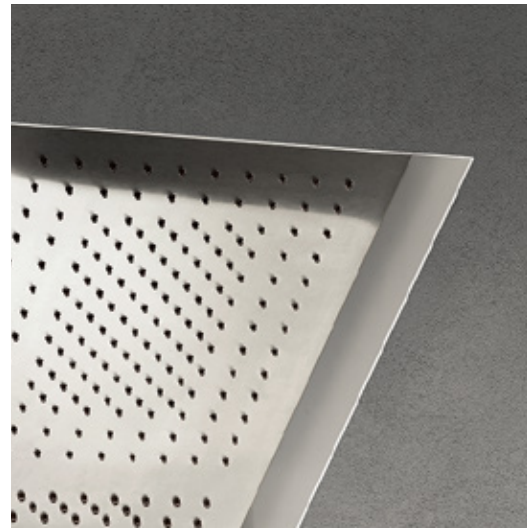

95

95
Nickel PVD
Nickel PVD
Nickel PVD

P6
Matte British Gold PVD
Matt British Gold PVD
Matt British Gold PVD

P5
Matte Gun Metal PVD
Matt Gun Metal PVD
Matt Gun Metal PVD

P9
Matte Copper PVD
Matt Copper PVD
Matt Copper PVD

13
Matte black
Noir mat
Negro opaco

29
Matte white
Blanc mat
Blanco opaco

01
Gold Plus
Doré Plus
Oro Plus

38
Polished Stainless steel
Acier Brillant
Acero Brillante

93
Brushed Stainless steel
Acier Brossé
Acero cepillado